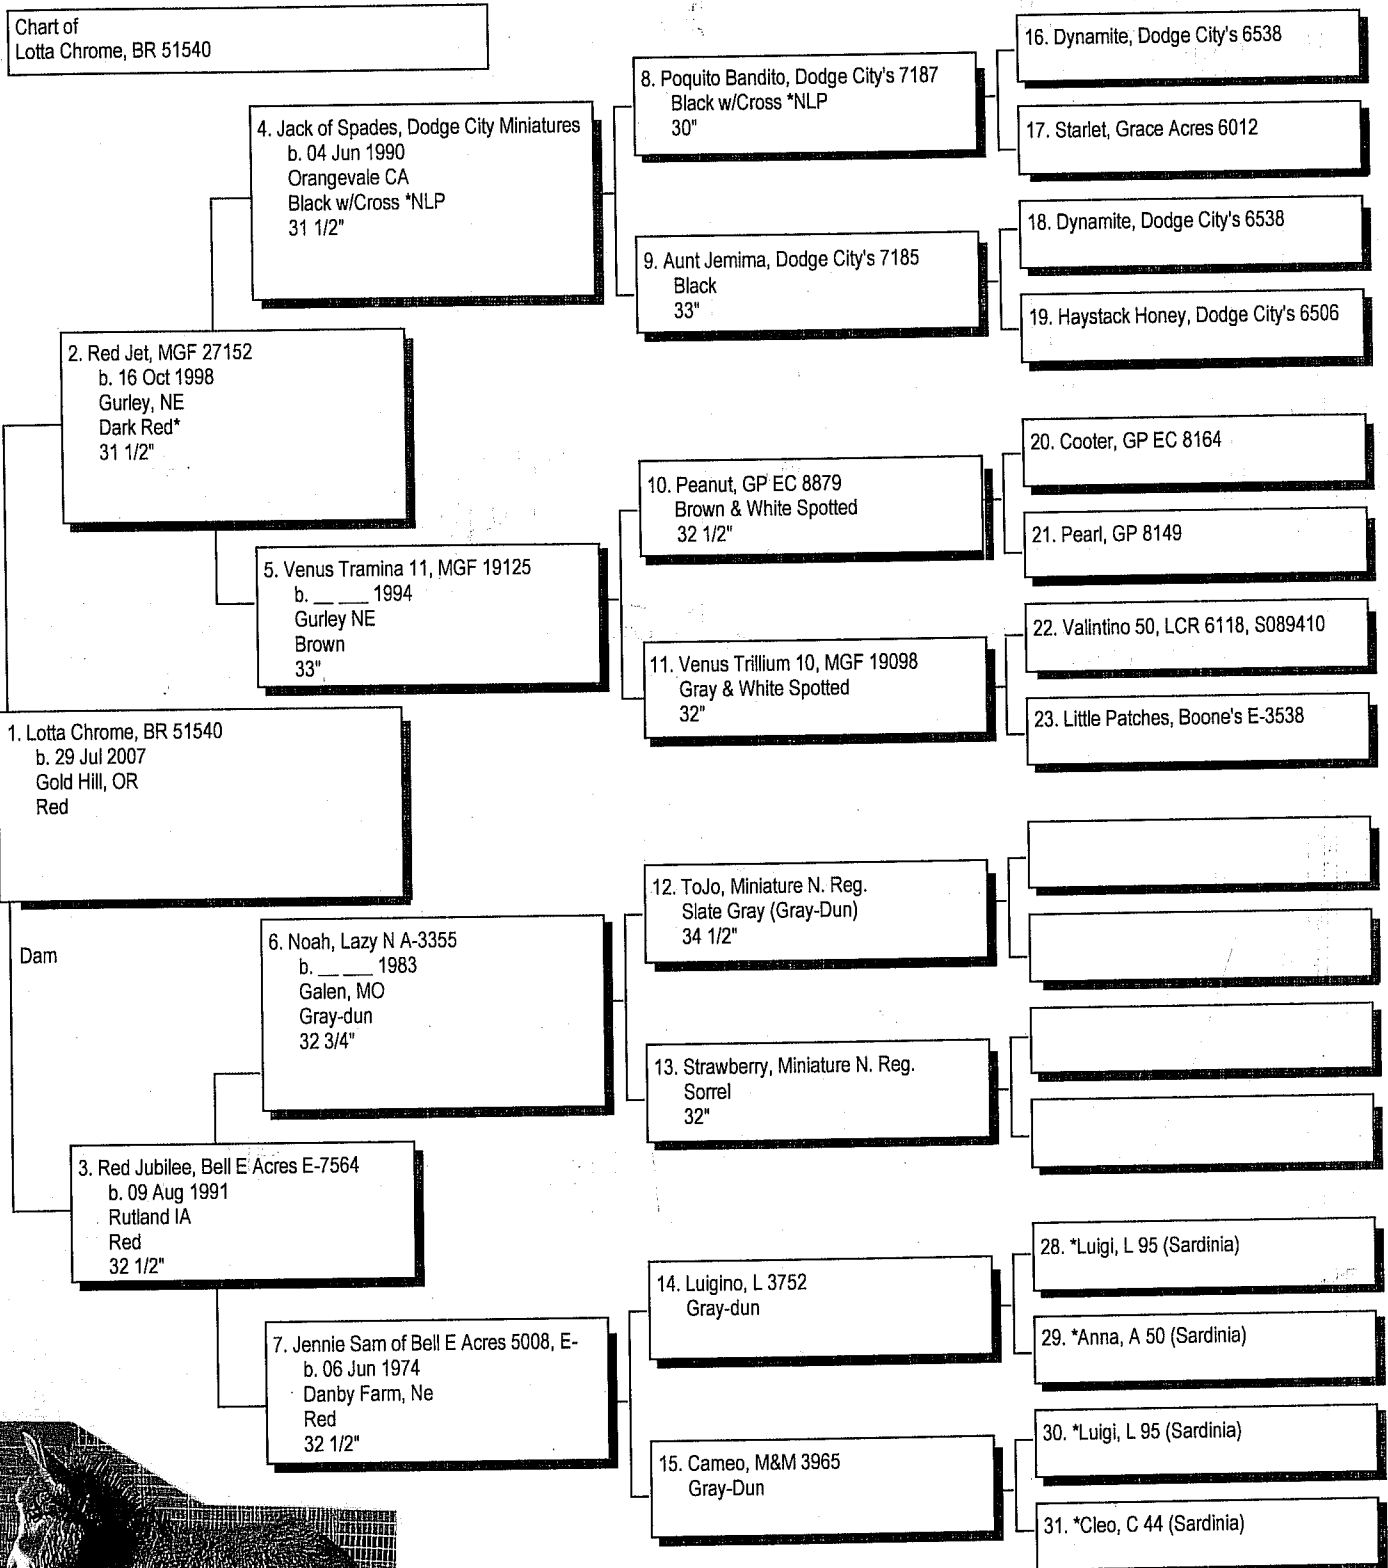

Pedigree

Chart #1

The American Donkey and Mule Society
 P.O. Box 1210, Lewisville, TX 75067 (972) 219-0781
 The American Donkey and Mule Society is not responsible
 for errors in information submitted to the registry.